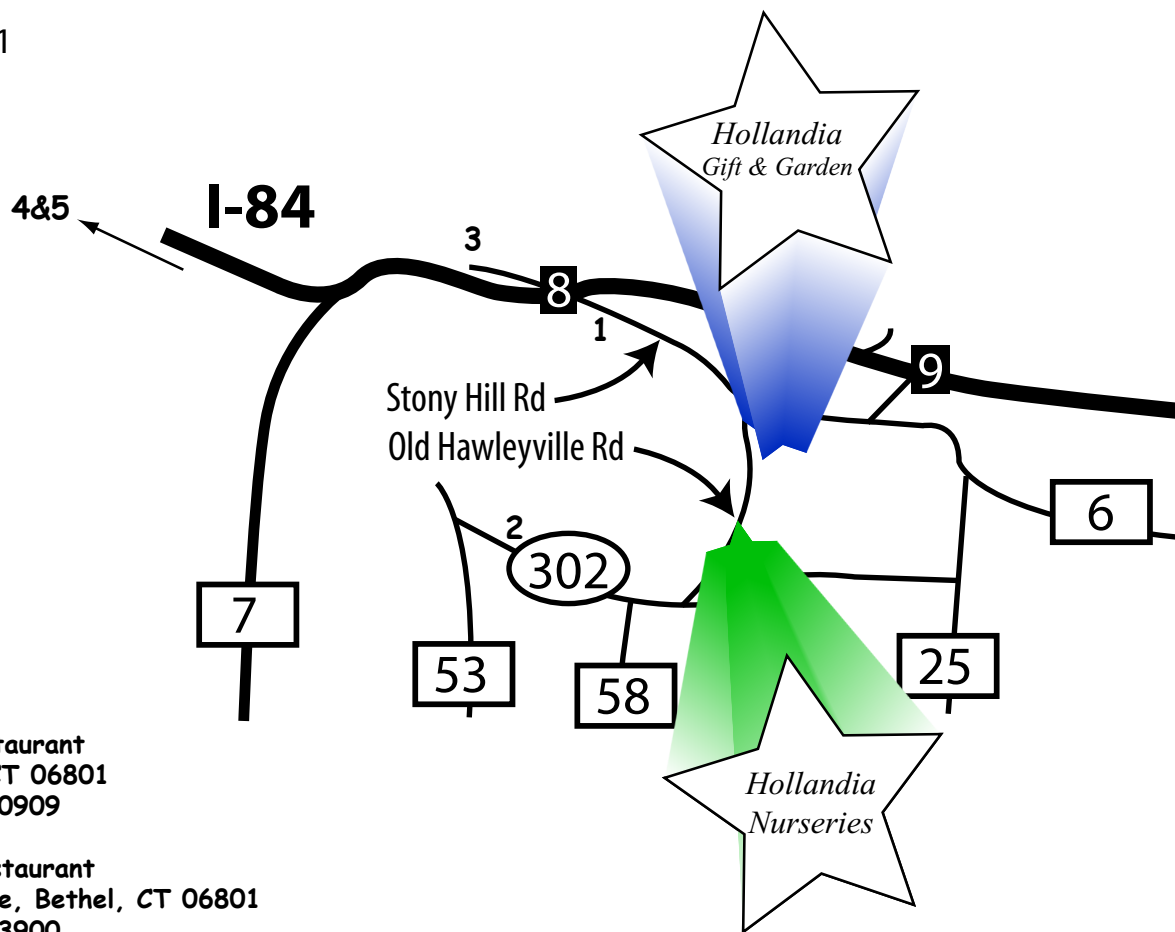

Hollandia Nurseries and Gardens

103 Old Hawleyville Rd
Bethel, CT 06801-3039
203-743-0267

Fairfield County's
Largest Garden Center

Hollandia Gift and Garden

95 Stony Hill Rd
Bethel, CT 06801
203-792-0268

Places to Eat

1. La Fortuna Restaurant
Route 6, Bethel, CT 06801
Phone: (203) 797-0909

2. Greenwoods Restaurant
186 Greenwood Ave, Bethel, CT 06801
Phone: (203) 748-3900

3. Bertucci's Restaurant
98 Newtown Rd, Danbury, CT 06810
Phone: (203) 739-0500

Things to Do

4. Tarrywile Park & Mansion
70 Southern Blvd, Danbury, CT 06810
Phone: (203) 744-3130
www.danbury.org/tarry/

5. Danbury Railway Museum
120 White St, Danbury, CT 06810
Phone: (203) 778-8337
www.danbury.org/drm/

Between exits 8 & 9 off I-84.

Follow Route 6 (Stony Hill Rd) to Old Hawleyville Rd.
Just over a mile off exit 8 to Hollandia Gift & Garden,
and another mile down Old Hawleyville Rd to
Hollandia Nurseries & Gardens.